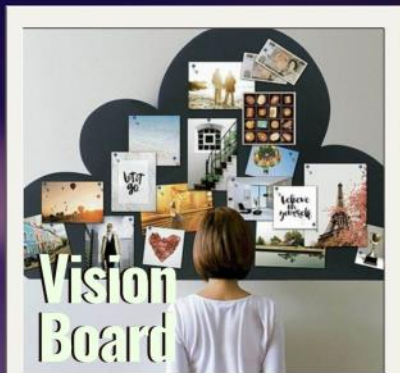

LOOKING FOR SOMETHING DIFFERENT
TO DO WITH YOUR TEAM?

CREATIVE TEAM SOCIALS

Email: events@artnestcayman.com

Painting
Party

Vision
Board

Plant
Party

Clay
Play

NEW LOCATION!
Elizabethan Square
80 Shedden Road
George Town